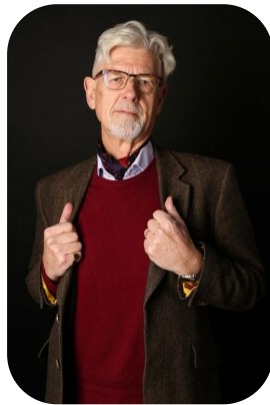

Alistair Blunt

Age: 71-80	Height: 5ft11inch	Eye Colour: Hazel	Accent: London
Gender: M	Weight: 86kg	Waist: 32	Bust: 40
Location: London	Hair Color: Grey/White	Hips: 40	

Talents
MATURE MODELS, EXTRAS

Additional Talents: