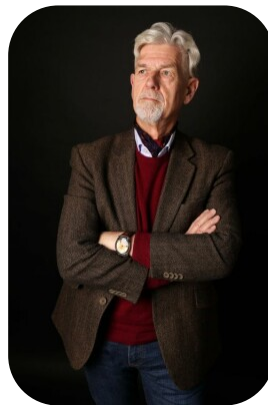

Alistair Blunt

Age: 71-80	Height: 5ft11inch	Eye Colour: Hazel	Accent: London
Gender: M	Weight: 86kg	Waist: 32	Bust: 40
Location: London	Hair Color: Grey/White	Hips: 40	

Talents
MATURE MODELS, EXTRAS

Additional Talents: